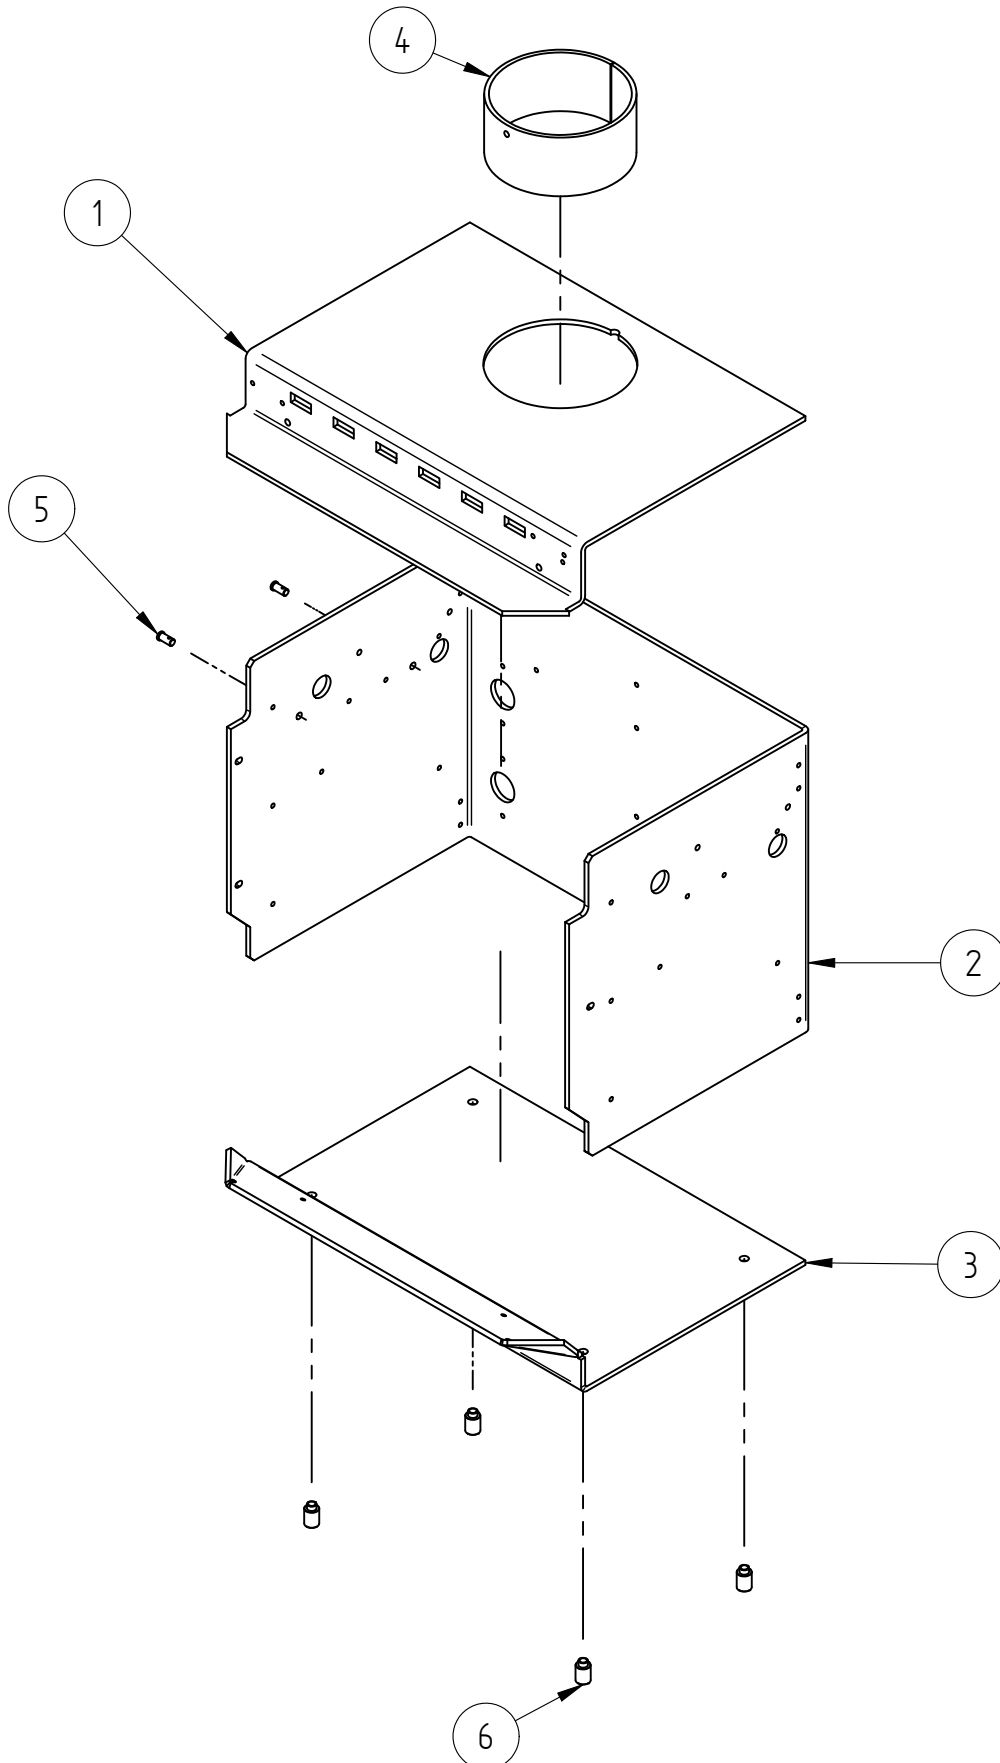

FIREBOX DETAILS

FIREBOX DETAILS				
Item	Part ID	Models	Descriptions	Qty
		992919		
1	HBA00103	-	HBA FIREBOX TOP	1
2	HCA00106	-	HESTIA CLEAN AIR FIREBOX WRAP	1
3	HBAHW107	-	HBAHW FIRE BOX BASE	1
4	PFS00120	-	PFS SPIGOT	1
5	MIC00137	-	MIC AIRBAR PIN	2
6	MET00429	-	FIREBOX BUSH - SPIGOTED	4