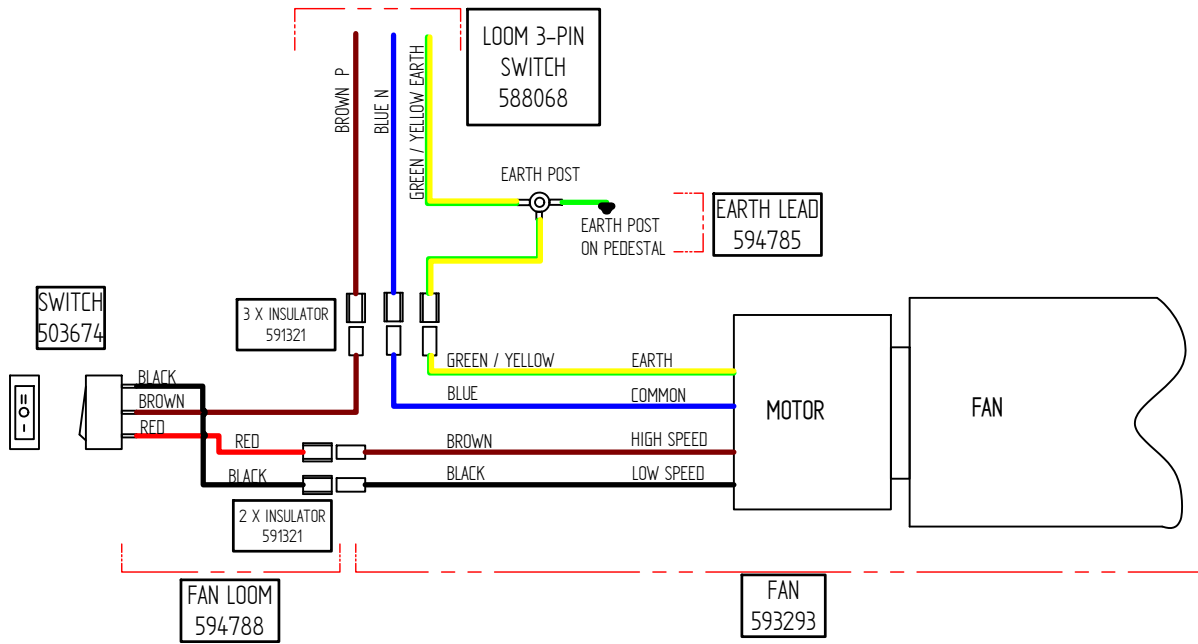

HESTIA FAN BOX ASSEMBLY

Item	Part ID	Descriptions	Qty	Item	Part ID	Descriptions	Qty
1	HBA00182	HOUSING FAN HESTIA	1	6	522305	NUT; NYLOCK M5 ZP	3
2	529402	GROMMET; 14X6	4	7	523204	WASHER; STAR M5 EXT	1
3	593293	FAN-2 SP TANG W/F INB FERGAS 76118	1	8	522106	NUT; HEX STD M5 ZP	2
4	521033	SCREW; M5X16 PAN POZI BLK	3	9	523028	WASHER; FLAT M5 BRS	1
5	523000	WASHER; FLAT 3/16"X1/2"X18G ZP	2	10	529201	CLAMP; CABLE 16 LITTLE GRIPPER	1