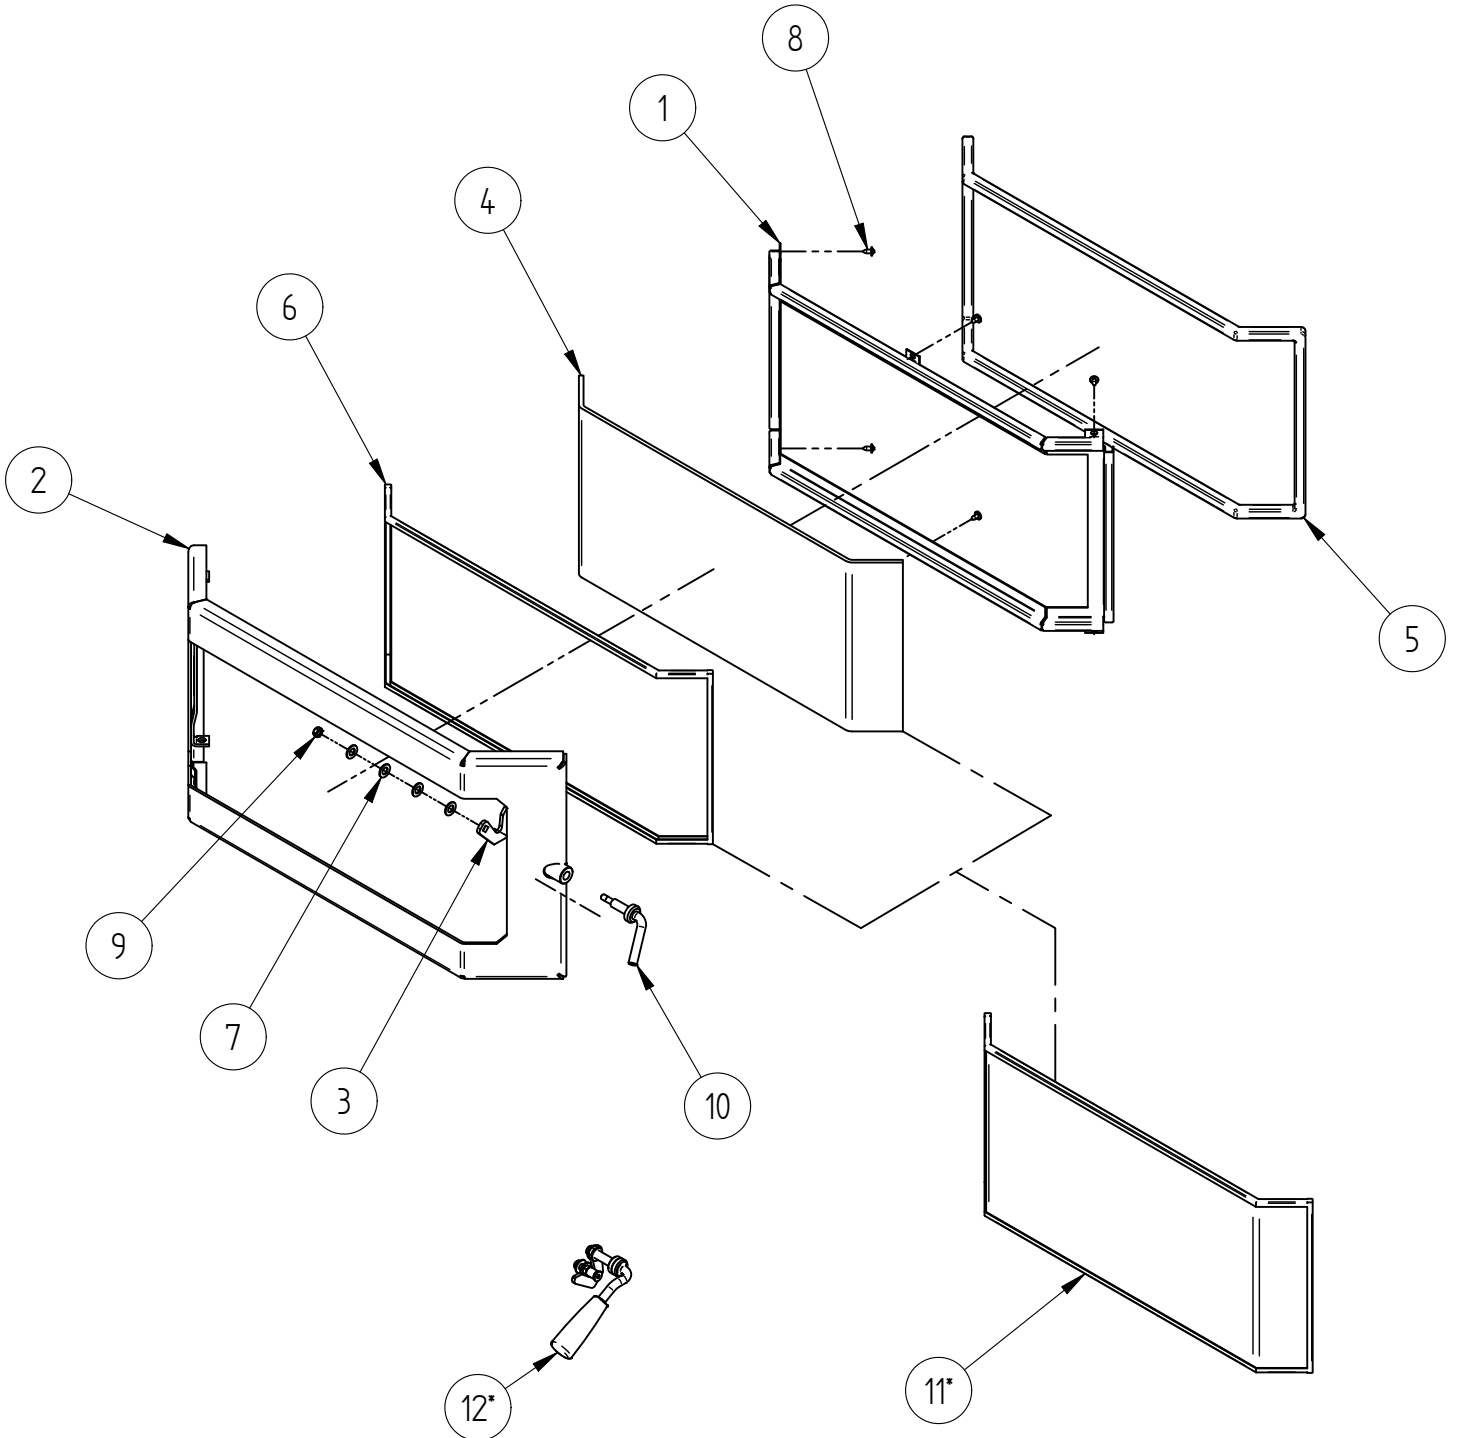

DOOR ASSEMBLY

DOOR ASSEMBLY – HBAAC730				
Item	Part ID	Models	Descriptions	Qty
		992919		
1	ATN00034	-	ATN GLASS RETAINER	1
2	HBAAC030	E01	HBA DOOR FRAME COMPLETE	1
3	ATN00133	-	ATN DOOR LATCH PLATE	1
4	ATN00204	-	ATN GLASS	1
5	C16MMDR	-	DOOR ROPE 16MM X 50m ROLL (MTR)	1
6	C25MMLT	-	LADDER TAPE 25x3x50m ROLL (MTR)	1
7	523018	-	WASHER; FLAT 5/16"X5/8" BLK	5
8	521627	-	SCREW; S/T 8GX3/8" MUSH FLANGE POZI BLK	6
9	522117	-	NUT; HEX STD M6 ZP	1
10	MIC00373	-	DOOR SPINDLE	1
11*	ATN99204	-	ATN 1999 GLASS & TAPE	1
12*	ATNACDH	-	ATN DOOR HANDLE ASSEMBLY KIT	1

*Optional Sale Kit