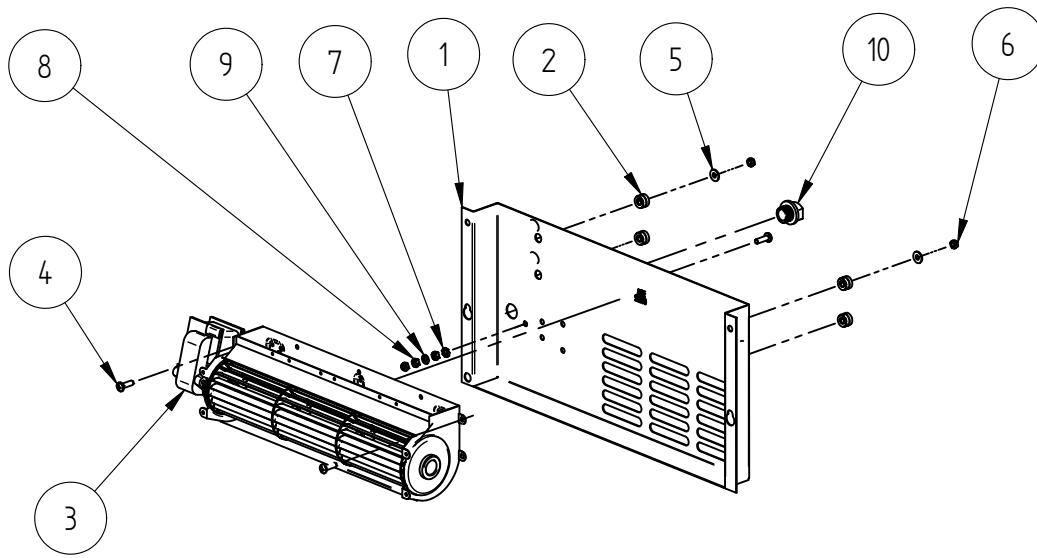

HESTIA FAN BOX ASSEMBLY

Item	Part ID	Descriptions	Qty	Item	Part ID	Descriptions	Qty
1	HBA00182	HOUSING FAN HESTIA	1	6	522305	NUT; NYLOCK M5 ZP	3
2	529402	GROMMET; 14X6	4	7	523204	WASHER; STAR M5 EXT	1
3	593293	FAN-2 SP TANG W/F INB FERGAS 76118	1	8	522106	NUT; HEX STD M5 ZP	2
4	521033	SCREW; M5X16 PAN POZI BLK	3	9	523028	WASHER; FLAT M5 BRS	1
5	523000	WASHER; FLAT 3/16"X1/2"X18G ZP	2	10	529201	CLAMP; CABLE 16 LITTLE GRIPPER	1