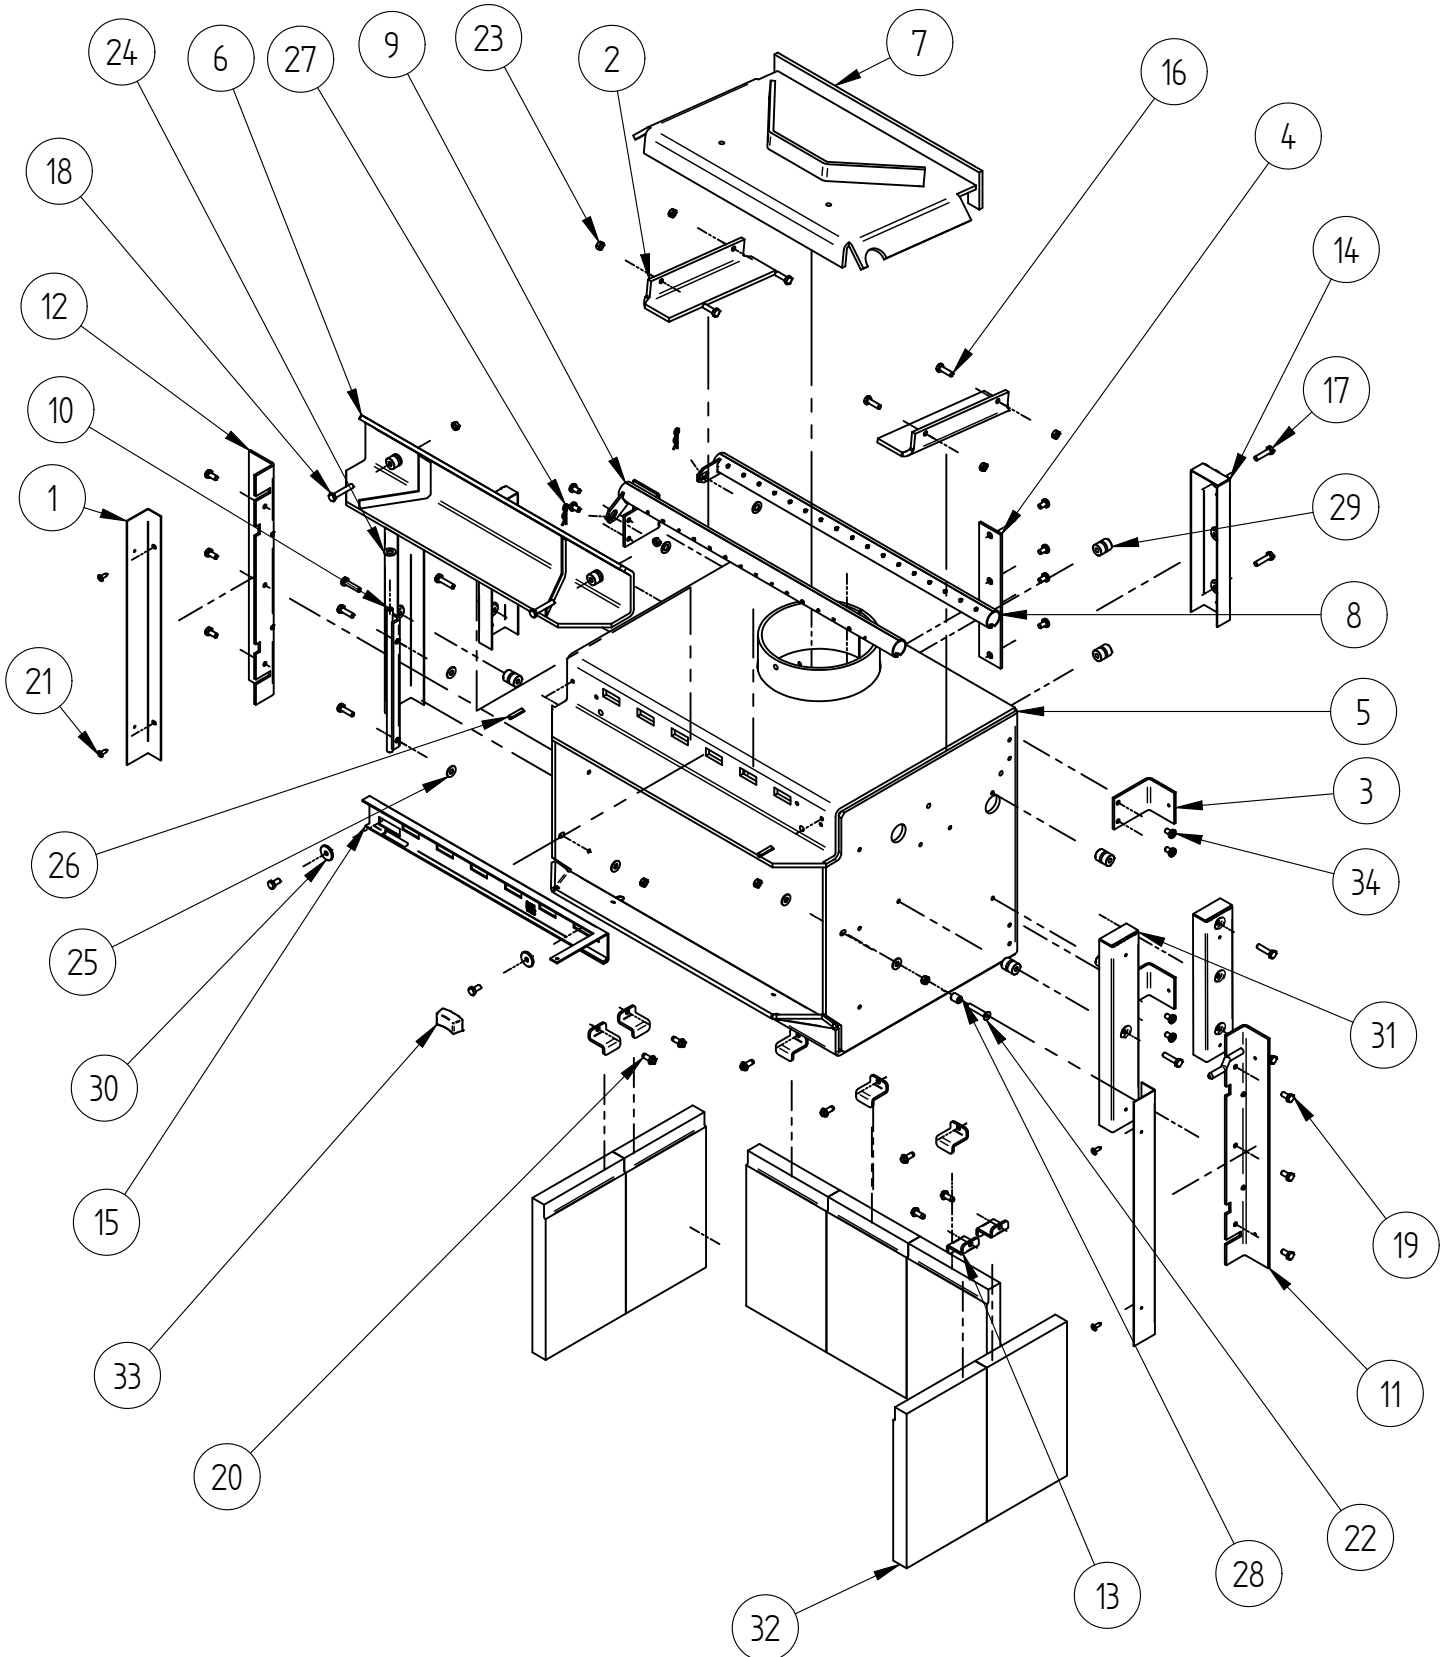

AIRSLIDE, BAFFLE, BRICKS AND FIREBOX

AIRSLIDE, BAFFLE, BRICKS AND FIREBOX				
Item	Part ID	Models	Descriptions	Qty
		992919		
1	ATN00009	V02	ATN SIDE PANEL ANGLE	2
2	HBA00116	-	HBA BAFFLE SUPPORT	2
3	ATN00130	-	ATN BODY MOUNT BRACKET	4
4	AIB00135	-	AIB WATER BOOSTER COVER PLATE	1
5	HCAHWAC004	-	HCAHW FIRE BOX ASSY	1
6	HBAAC102	-	HBA AIR DEFLECTOR COMPLETE	1
7	HCAAC109	-	HCA BAFFLE ASSY	1
8	HCA00136	-	HCA REAR AIR BAR ASSEMBLY	1
9	HBA00138	-	HBA FRONT AIR BAR ASSEMBLY	1
10	ATNAC190	-	ATN HINGE PLATE ASSEMBLY	1
11	ATNAC183	-	ATN STIFFENER & GUIDE SUB	1
12	ATN00183	-	ATN DOOR RIDDLE STIFFENER	1
13	HBA00118	-	HBA BRICK RETAINER	7
14	HCA00164	-	HCA SEC AIR CHANNEL	3
15	HCAHW036	-	HCAHW AIR SLIDE	1
16	521054	-	SCREW; M6X20 HEX ZP	6
17	521058	-	SCREW; M6X25 HEX ZP	8
18	521060	-	SCREW; M6X35 HEX ZP	2
19	521075	-	SCREW; M6X12 HEX ZP	8
20	521632	-	SCREW; S/T M6X15 HEX FLANGE NIC TAPTITE	7
21	521645	-	SCREW; S/T 8GX1/2" MUSH FLANGE POZI BLK	4
22	521814	-	SCREW; CAP M6X35 CSK ALLEN BLK	1
23	522117	-	NUT; HEX STD M6 ZP	10
24	523018	-	WASHER; FLAT 5/16"X5/8" BLK	4
25	523036	-	WASHER; FLAT 1/4"X5/8" BLK	6
26	525003	-	PIN; TENSION 5X24 BLK	2
27	526101	-	CLIP; R-CLIP 1.8 DIA ST	2
28	ATN00079	-	ATN DOOR CATCH PIN	1
29	HBA00129	-	HBA AIR DEFLECTOR SPACER	8
30	MIC00083	-	LOGAIRE METRO AIR SLIDE SPACER	2
31	MIC00123	-	MIC SEC AIR CHANNEL	2
32	MIC00354	-	MIC BRICK	7
33	MIC00375	-	MIC AIR SLIDE HANDLE	1
34	521045	-	SCREW; M6X10 PAN POZI BLK	12