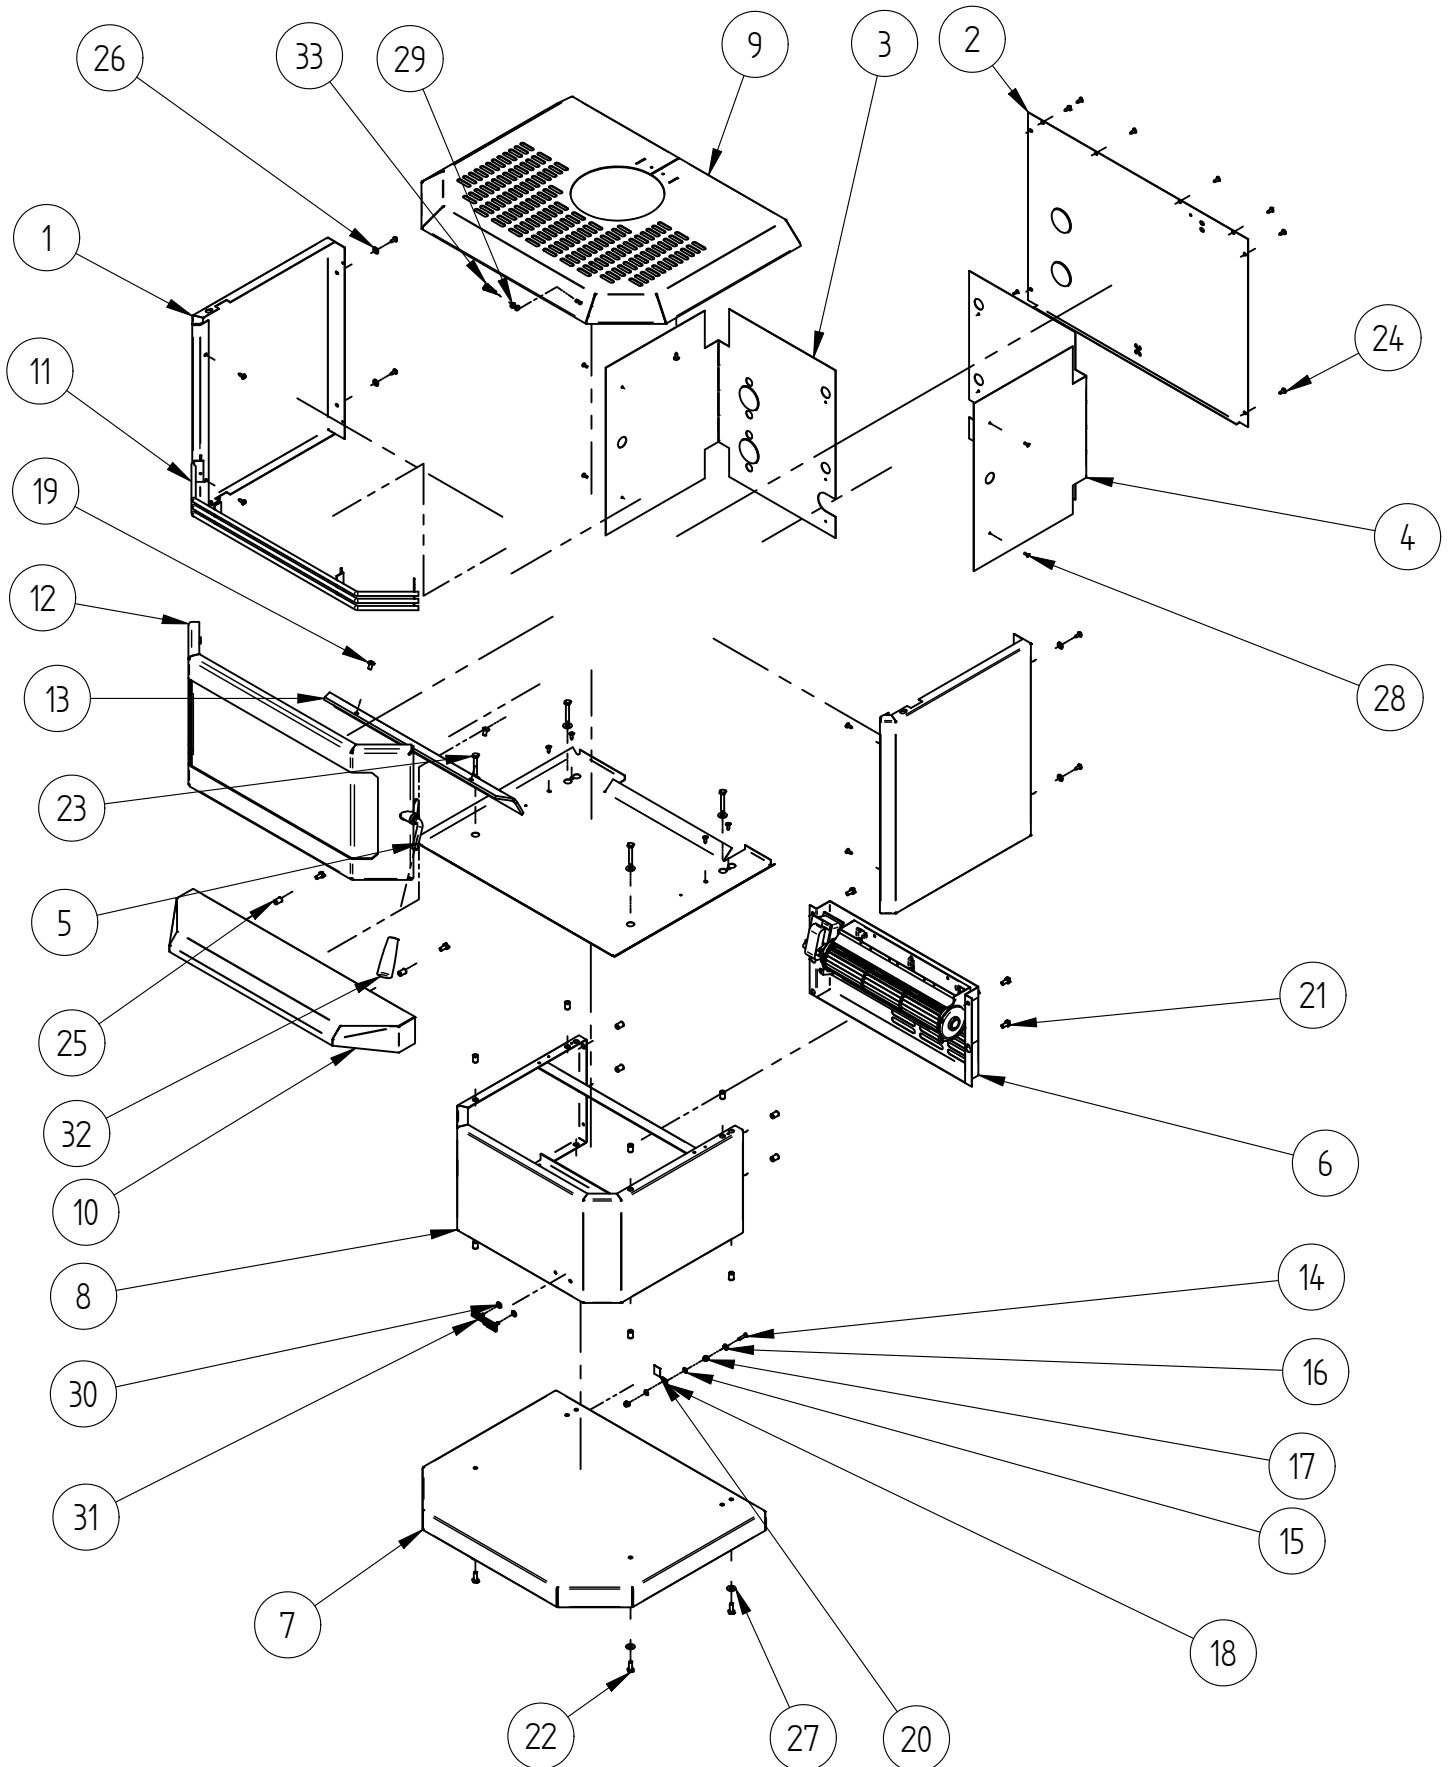

## PANELS, DOOR AND PEDESTAL

PANELS, DOOR AND PEDESTAL				
Item	Part ID	Models	Descriptions	Qty
		992919		
1	HBA00006	E01	HBA SIDE PANEL	2
2	HBA00012	-	HBA REAR HEAT SHILED	1
3	HBA00039	-	HBA INNER HEAT SHIELD	1
4	HBA00040	-	HBA R/H INNER HEAT SHIELD	1
5	HBA00176	-	HBA BASE HEAT SHIELD	1
6	HBA00181	P02	FAN ASSY COMP FER GAS HESTIA BLK PC	1
7	ATN00174	P02	ATN PEDESTAL BASE	1
8	ATNAC175	P02	ATN PEDESTAL ASSEMBLY	1
9	HBAAC001	E01	HBA TOP PANEL COMPLETE	1
10	HBAAC011	E01	HBA ASH SHELF ASSEMBLY	1
11	HBAAC017	-	HBA LOUVRE ASSEMBLY	1
12	HBAAC730	E01	SEE DOOR ASSEMBLY PAGE	1
13	HCAHW126	-	HCAHW LOWER PLATE	1
14	521015	-	SCREW; M4X16 PAN SLOT ZP	1
15	523028	-	WASHER; FLAT M5 BRS	2
16	523205	-	WASHER; STAR M4 EXT	1
17	522800	-	NUT; SERRATED FLANGE M4 ZP	2
18	596602	-	TAB 6.3mm X 45DEG -4.1mm	1
19	521045	-	SCREW; M6X10 PAN POZI BLK	2
20	585631	-	DECAL EARTH	1
21	521075	-	SCREW; M6X12 HEX ZP	6
22	521076	-	SCREW; M6X16 HEX ZP	4
23	521077	-	SCREW; M6X40 HEX ZP	4
24	521645	-	SCREW; S/T 8GX1/2" MUSH FLANGE POZI BLK	22
25	522611	-	NUT; RIVNUT THN/SHT M6X13.5	14
26	523004	-	WASHER; FLAT 1/4"X1/2"X1/16" FIBRE	4
27	523036	-	WASHER; FLAT 1/4"X5/8" BLK	8
28	524002	-	RIVET; 73 AS 4-3	7
29	526008	-	CLIP; STARLOCK M3	2
30	526009	-	CLIP; STARLOCK M4	2
31	587835	-	BADGE MASPORT HEATING	1
32	MIC00376	-	MIC DOOR HANDLE	1
33	MIC00744	-	MIC HILO BADGE	1